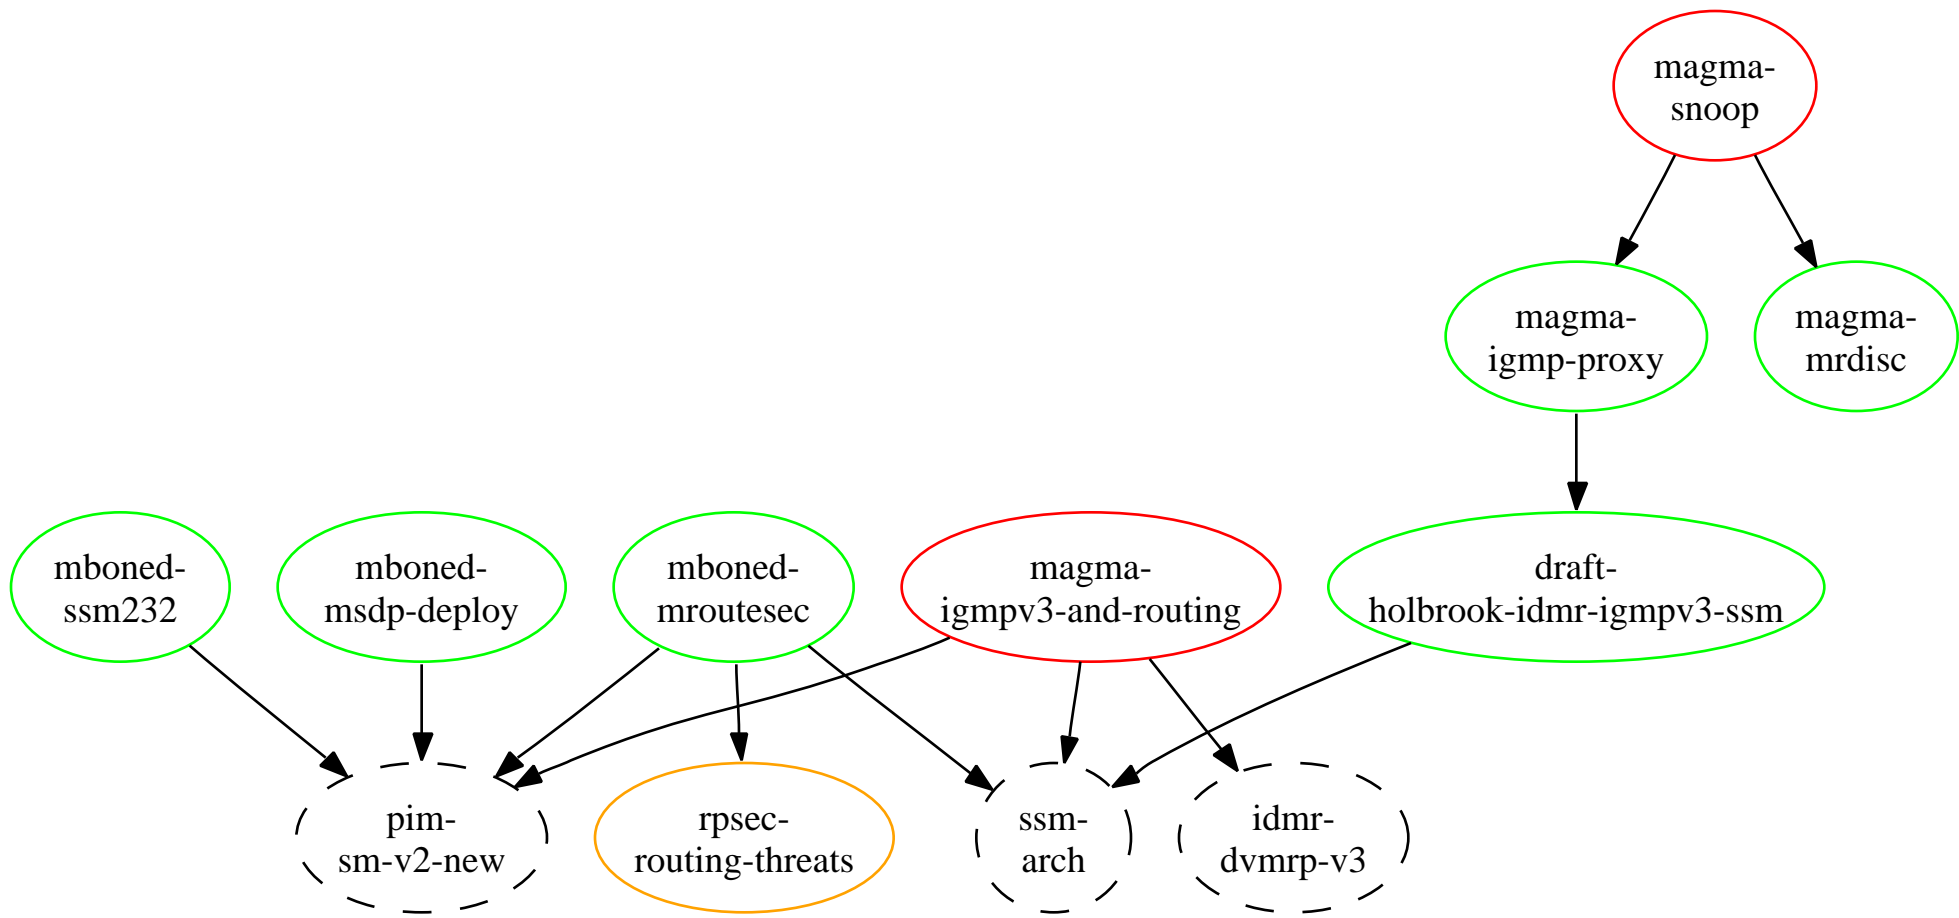

(cycle)

fax-
gateway-options

fax-
gateway-protocol

draft-
burmeister-avt-rtcp-feedback-sim

mmusic-
sdp-media-label

mmusic-
sdpng-trans

avt-
rtcp-feedback

mmusic-
sdp-new

sipping-
kpml

sip-
gruu

ipcdn-
docsisevent-mib

ipcdn-
docs-rfmibv2

draft-
rescorla-dtls

tls-
rfc2246-bis

idwg-
requirements

idwg-
beep-idxp

idwg-
idmef-xml

12vpn-
12-framework

12vpn-
requirements

enum-
msg

lemonade-
mms-mapping

draft-
zeilenga-ldup-sync

draft-
zeilenga-ldap-uuid

ospf-
graceful-impl-report

sip-
guidelines

sip-
content-indirect-mech

draft-
zeilenga-ldap-authzid

draft-
weltman-ldapv3-proxy

isis-
igp-p2p-over-lan

isis-
ipv6