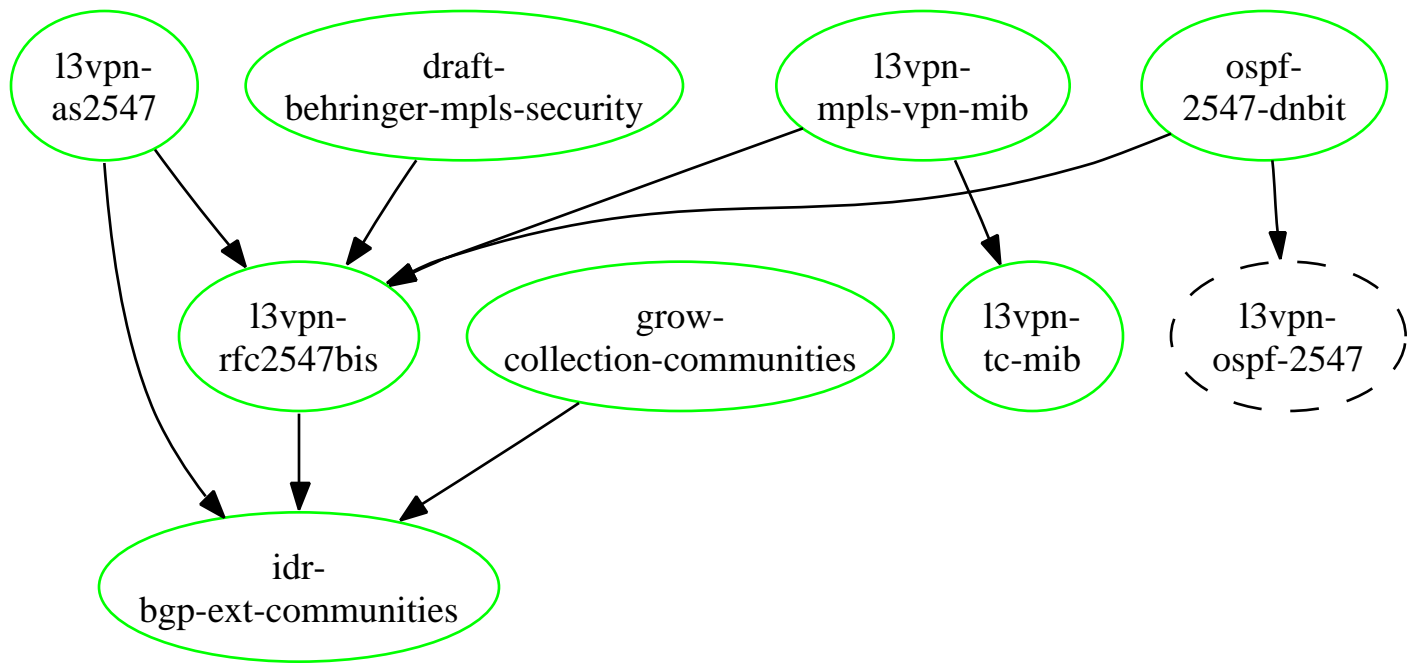

(cycle)

fax-
gateway-options

fax-
gateway-protocol

draft-
burmeister-avt-rtcp-feedback-sim

mmusic-
sdp-media-label

mmusic-
sdpng-trans

avt-
rtcp-feedback

mmusic-
sdp-new

sipping-
kpml

sip-
gruu

ipcdn-
docsisevent-mib

ipcdn-
docs-rfmibv2

draft-
rescorla-dtls

tls-
rfc2246-bis

idwg-
requirements

idwg-
beep-idxp

sip-
guidelines

sip-
content-indirect-mech

draft-
zeilenga-ldap-authzid

draft-
weltman-ldapv3-proxy

isis-
igp-p2p-over-lan

isis-
ipv6