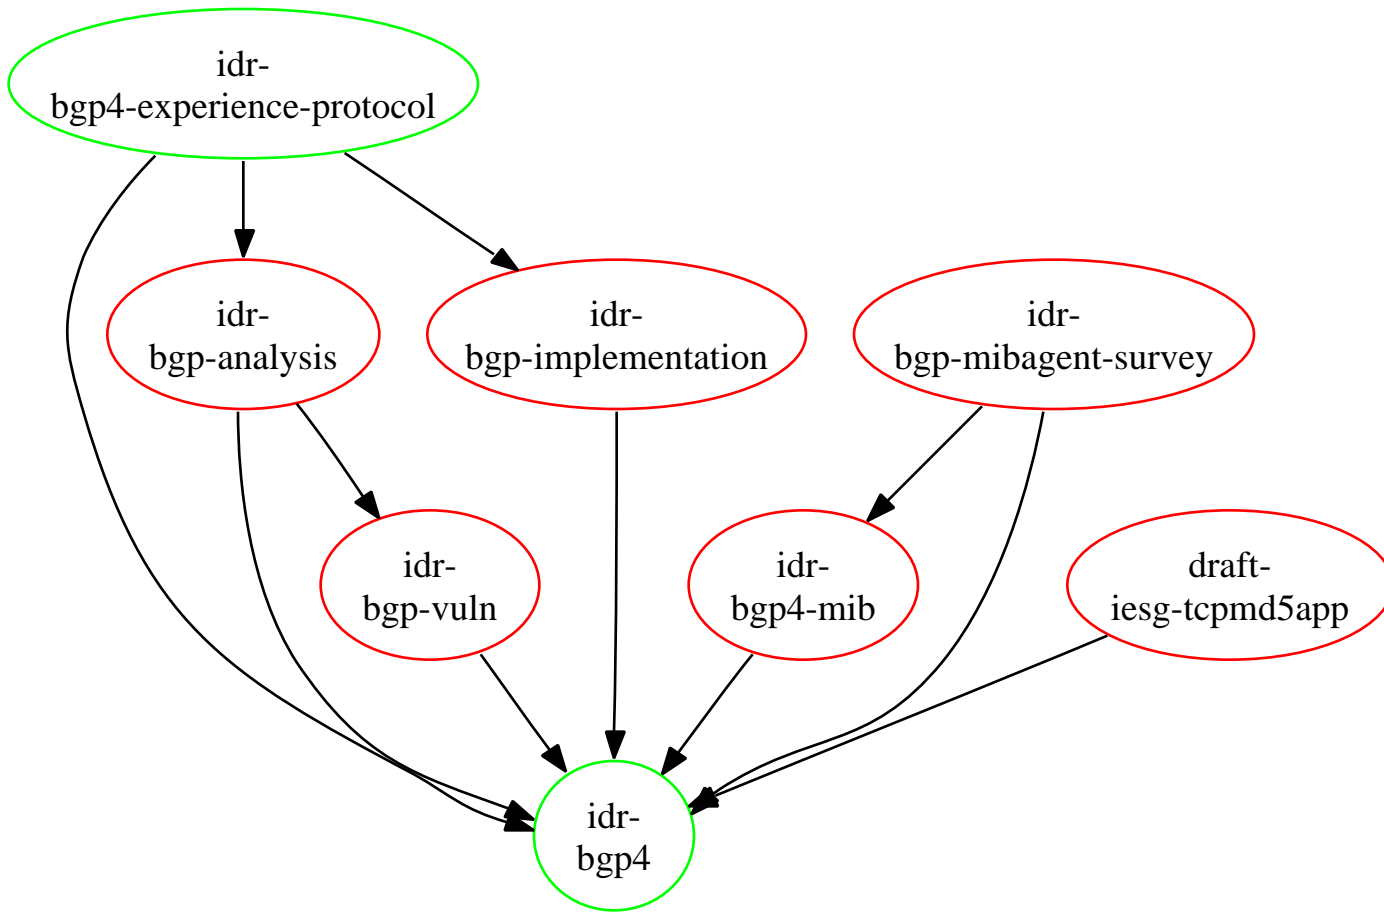

(cycle)

fax-
gateway-options

fax-
gateway-protocol

draft-
burmeister-avt-rtcp-feedback-sim

mmusic-
sdp-media-label

mmusic-
sdpng-trans

avt-
rtcp-feedback

mmusic-
sdp-new

sipping-
kpml

sip-
gruu

ipcdn-
docsisevent-mib

ipcdn-
docs-rfmibv2

draft-
rescorla-dtls

tls-
rfc2246-bis

idwg-
requirements

idwg-
beep-idxp

idwg-
idmef-xml

12vpn-
12-framework

12vpn-
requirements

enum-
msg

lemonade-
mms-mapping

draft-
zeilenga-ldup-sync

draft-
zeilenga-ldap-uuid

ospf-
graceful-impl-report

sip-
guidelines

sip-
content-indirect-mech

draft-
zeilenga-ldap-authzid

draft-
weltman-ldapv3-proxy

isis-
igp-p2p-over-lan

isis-
ipv6